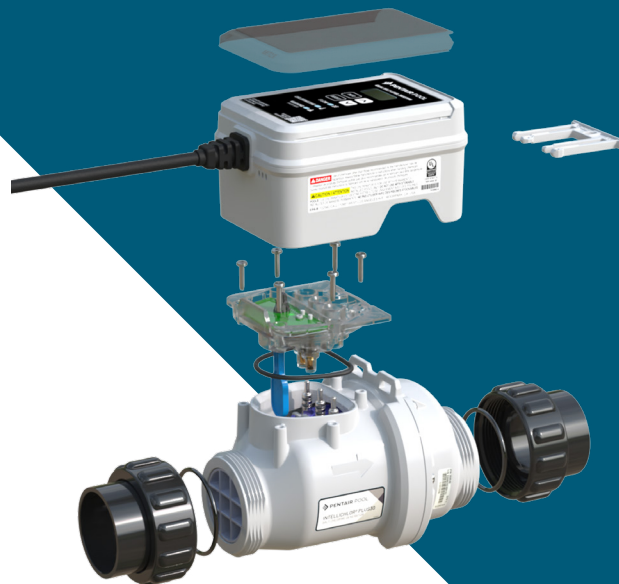

NEW FEATURES

MORE SERVICEABLE

- Modular design with replaceable electronics
- Smarter with 20+ diagnostics including warnings for troubleshooting
- Servicing is now 50%** faster when replacing sensor module

MORE ACCURATE

- Redesigned with a superior conductivity sensor
- 98% as accurate as a laboratory grade salinity meter***

MORE VALUE

- Now an acid washstand is included in the box
- Easier servicing and cleaning

*Based on data from the Pool and Hot Tub Association from United States Pool Year 2024.

**Based on internal lab testing in controlled environment comparing time to replace sensor module on IntelliChlor Plus 30 Salt Chlorine Generator to IntelliChlor 15 Salt Chlorine Generator resulting in an average time savings of 53%. Actual results may vary.

***Based on internal lab testing in controlled environment comparing salinity readings between the IntelliChlor Plus 30 Salt Chlorine Generator to a lab grade electronic salinity tester resulting in an average accuracy of 97.58%. Actual results may vary.

All indicated Pentair trademarks and logos are property of Pentair. Third-party registered and unregistered trademarks and logos are the property of their respective owners.

©2025 Pentair. All Rights Reserved. www.pentair.com

Learn more at www.pentair.com/intellichlor-plus-lt